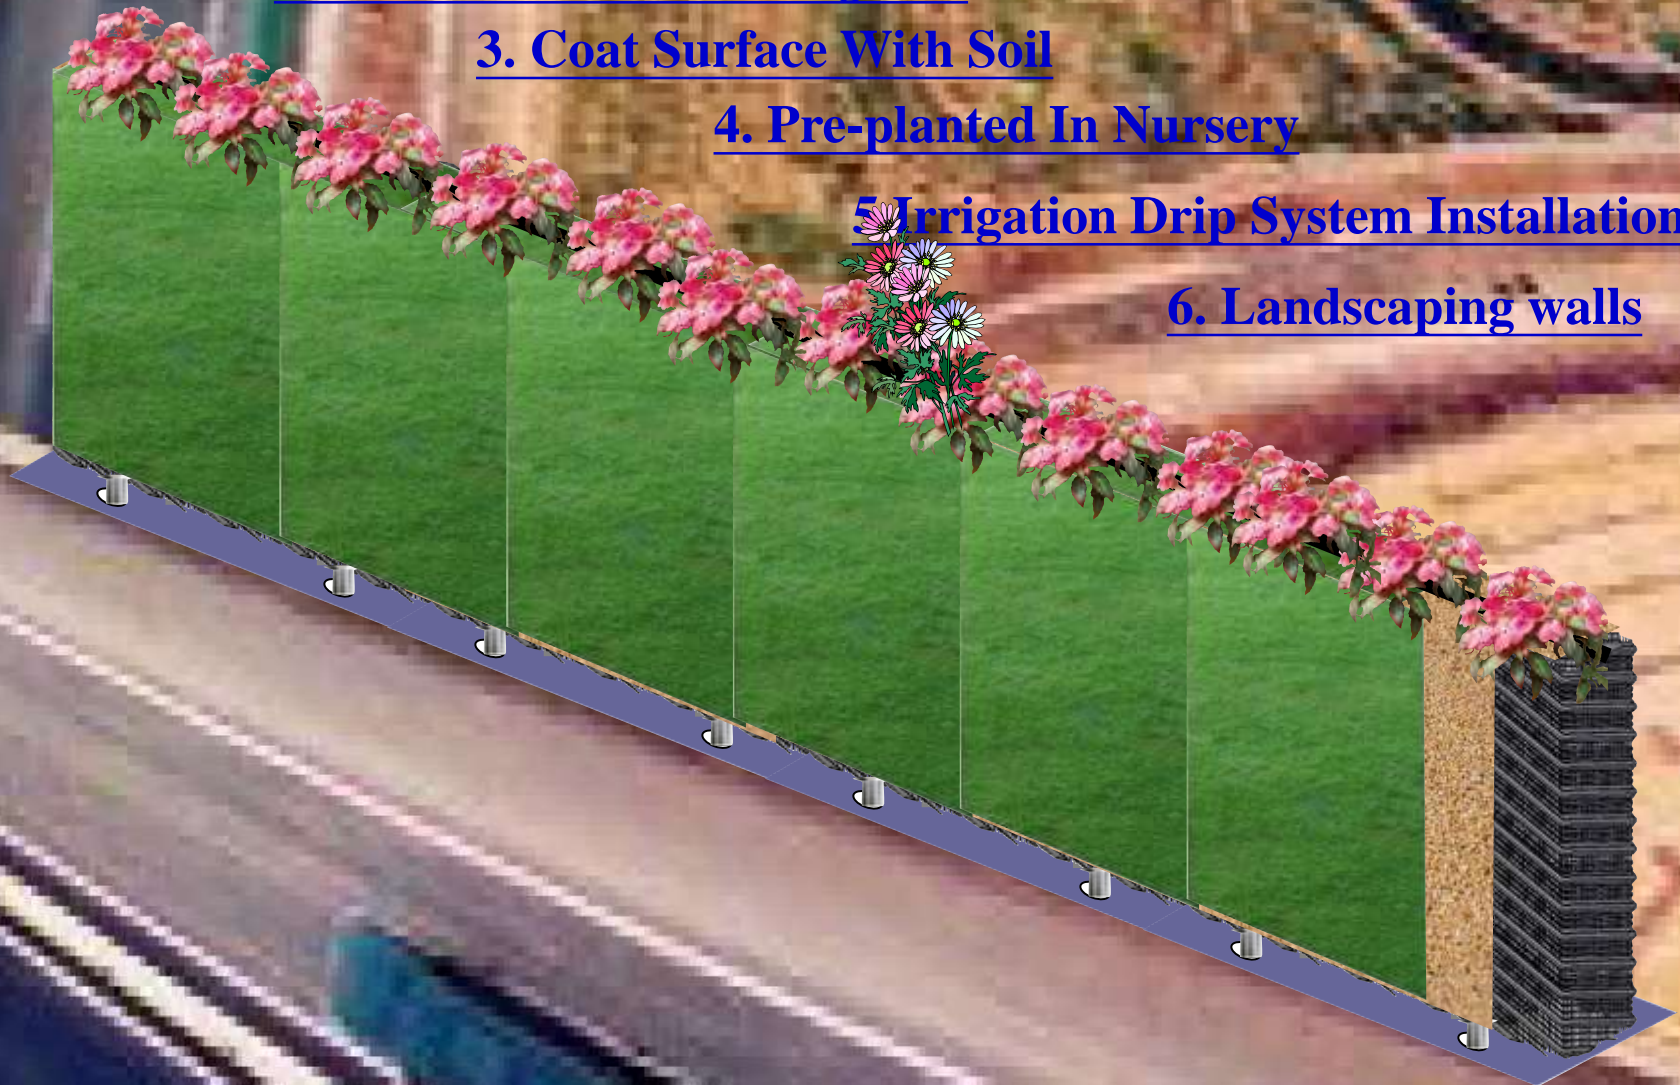

Vertical Green Fence Module – Install Guide

1. Module fixed

2. Tube Fill With Planting Mix

3. Coat Surface With Soil

4. Pre-planted In Nursery

5. Irrigation Drip System Installation

6. Landscaping walls