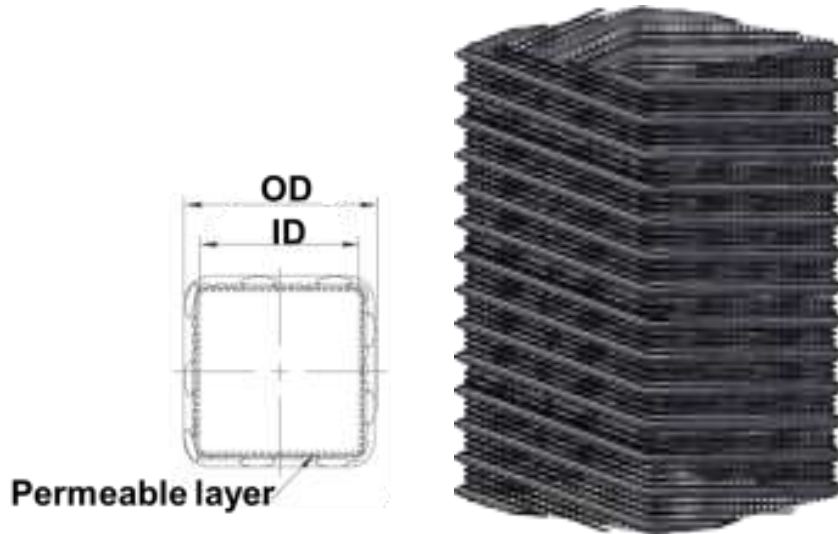

SMP-Square Mesh Pipe Specifications & Price List

Size		ID*OD ±3.0%mm	Pitch ±3.0%mm	Length m	Price US\$/m
mm	Code				
115*115	SQO-115S	98*115	18.0mm	5m	13.33
	SQH-115S				
200*200	SQO-200S	180*200	18.0mm	5m	26.67