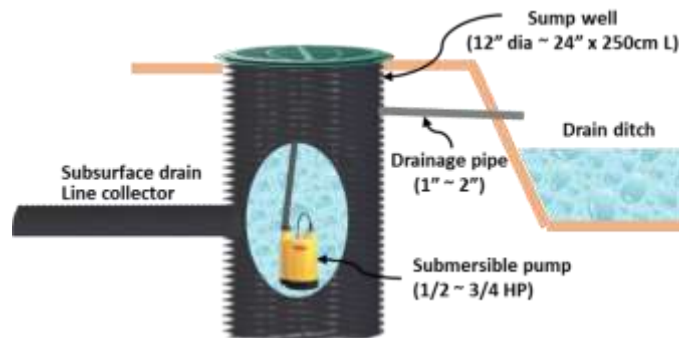

Underground drainage pumping well-Specifications

	Sump Well	Dia	Length	Manhole Cover
Drainage Mesh Pipe Well		10"	2.5m	Plastic manhole Cover
		12"	2.5m	Plastic manhole Cover
		16"	2.5m	Plastic manhole Cover
HDPE Winding Well		300mm	2.5m	Plastic manhole Cover
		400mm	2.5m	Plastic manhole Cover
		500mm	2.5m	Grille manhole cover
		600mm	2.5m	Grille manhole cover
HDPE Spiral Well		300mm	2.5m	Plastic manhole Cover
		400mm	2.5m	Plastic manhole Cover
		500mm	2.5m	Grille manhole cover
		600mm	2.5m	Grille manhole cover