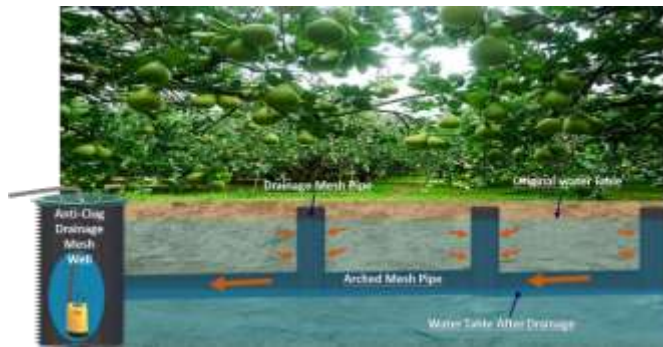

## Arched Mesh Pipe Drainage System-Lower Water Table Specifications