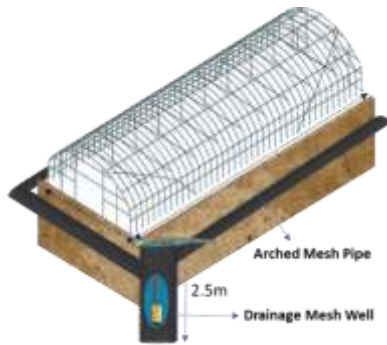

## Arched Mesh Pipe Drainage System-Lower Water Table Specifications

### Arched Mesh Pipe Specifications

#### Arched Mesh Pipe straight connector specifications

Arched Mesh Pipe		ID*OD*H	Pitch	Length
Size	Code	±3.0%mm	±3.0%mm	m
2"	HPT-50A	50*62*54	11.5mm	5m
2½"	HPT-65A	63*76*70	12.5mm	5m
3"	HPT-75A	79*92*82	12.5mm	5m
4"	HPT-100A	96*114*94	12.5mm	5m
6"	HPT-150A	149*167*136	14.0mm	5m
8"	HPT-200A	193*216*170	14.5mm	5m
10"	HPT-250A	239*267*197	15.0mm	5m
12"	HPT-300A	290*318*223	15.5mm	5m