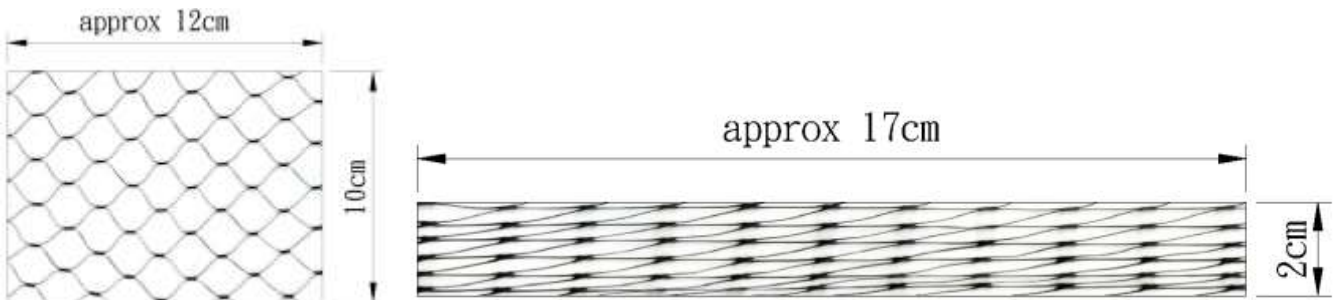

Description

Extruded Anti-Bird Netting Diamond Mesh

Aperture Size

The diamond-shaped aperture size are measured while the diamond-shaped grid is stretched to the square diamond shape.

Weight & Expansion

The Extruded Anti-Bird Netting Diamond Mesh is heavier, stronger and more durable than the weaved bird block nettings in the market. The diamond-shaped mesh keep in the same shape when being stretched in different direction.

Expanded Configuration

The Prices and weights are for the expanded nettings that the diamond-shaped apertures are stretched as square ones (shown as below). The following example is 120sq cm (10cm wide X 12cm long).

Extruded Anti-Bird Diamond Netting Diamond Mesh

Standard Width : 2M, 2.5M, 4M, 5M

Aperture Size : 5mm x 5mm, 15mm x 15mm, 20mm x20mm

Color : Clear(C), Black(B), Green(G)

Standard Size : 2.0M x 5M, 2.0M x 10M, 2.0M x 50M, 2.0M x 100M