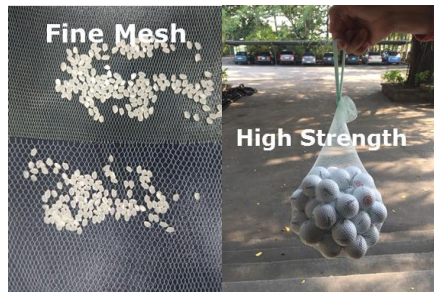

Feature

- **Kitchen Antibacterial Water Filter**
- **Antibacterial Formula, Odor Control**
- **Fine Mesh**
- **Grab Vegetable Dregs, High Strength**
- **Food Waste is Easily Recycled, and Water Pipes are Not Blocked**